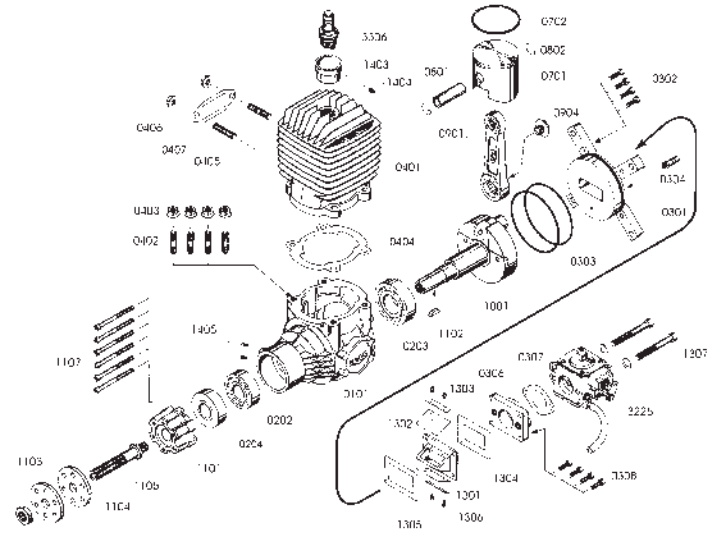

Part Number	Description	Part Number	Description
EVO30040101	Crankcase	EVO30041101	Drive Washer
EVO30040202	Front Bearing	EVO30041102	Drive Washer Key
EVO30040204	Packing	EVO30041103	Propeller Nut
EVO30040203	Rear Bearing	EVO30041104	Propeller Washer
EVO30040301	Rear Cover	EVO30041105	Propeller Screw
EVO30040302	Rear Cover Screws Set	EVO30041107	Propeller Screws Set
EVO30040303	Rear Cover O-Ring	EVO30040306	Carburetor Flange
EVO30940304	Pressure Nipple	EVO30040307	Carb. Flange Gasket
EVO30940305	Pressure Nipple Gasket	EVO30040308	Carb. Flange Screws Set
EVO30040401	Cylinder	EVO30041301	Reed Valve Case
EVO30040402	Cylinder Screws Set	EVO30041302	Reed Valve
EVO30040403	Cylinder Nut	EVO30041303	Reed Valve Screws
EVO30040404	Cylinder Gasket	EVO30041304	Reed Valve Gasket-Upper
EVO30040405	Exhaust Screws Set	EVO30041305	Reed Valve Gasket-Bottom
EVO30040406	Exhaust Nut	EVO30041306	Reed Valve Strap
EVO30040407	Exhaust Flange Gasket	EVO30041307	Carburetor Screws
EVO30040701	Piston	EVO30013312	Electronic Ignition Unit
EVO30040702	Piston Ring	EVO3306	Spark Plug
EVO30040801	Piston Pin	EVO30941403	Spark Plug Washer
EVO30040802	Piston Pin Retainer	EVO30941404	Locking Screw
EVO30040901	Connecting Rod Washer	EVO30941405	Ignition Sensor Fixing Screws
EVO30040904	Connecting Rod	EVO30043225	Carburetor
EVO30041001	Crankshaft		